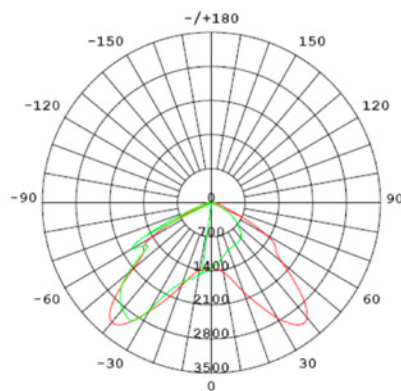

LIGHT DISTRIBUTION CURVE

ELECTRICAL

Wattage	150W
Voltage	100-277V
Current	1.218A
Power Factor	0.9
Total Harmonic Distortion (THD)	12.2

LIGHTING PERFORMANCE

Lumens	17300
Lumens Per Watt (Lm/W)	115
Color Temperature (CCT)	5000K
Color Rendering (CRI)	80
R9 (Red Value)	9
R13 (Skin Tones)	83
Beam Angle	130°
Light Distribution	Type III, Very Short
Dimmable Lighting Control	<i>Dimmable</i> Merrytek MC601V

ENVIRONMENT

Operating Temperature	-30°C ~ 45°C
Suitable Location	WET
Ingress Protection Rating	IP65

LIFESPAN

Average Life (Hours)	50,000
Warranty (Years)	5

COMPONENTS

LED Light Source	Luxeon 3030 2D
Driver	Sosen SS-150H-42B

CONSTRUCTIONS

Housing	Aluminum / PC
Base / Power Supply	Hard Wired / Surge Protector
Finish	Bronze
Effective Projected Area (EPA)	0.21 m²

CERTIFICATIONS

Published lumens on LED products are approximate and may vary slightly. - Please check DLC website for the most current list of approved items - www.designlights.org

PERFORMANCE DATA

PACKAGING