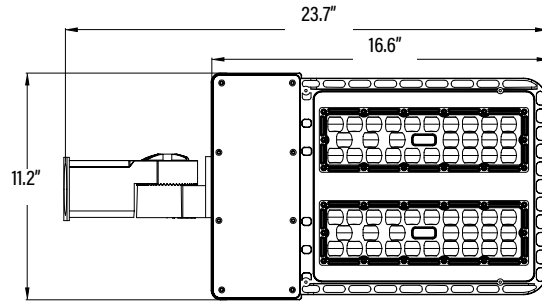

Item#: **83632**
LED STEALTH™ FIXTURE

DIMENSIONS (Inches)

Length	23.7"
Width/Diameter	11.2"
Height	3.4"
Weight (Lbs)	13.2

Line drawings may not be to scale and are for general reference only.

SUPPORTING DOCUMENTS (Grey = not available at this time.)

Product Sheet	VIEW
Occupancy Sensor	VIEW
Surge Protector	VIEW
Install Instructions	VIEW
IES Download from Web Item	VIEW
LM79	VIEW
LM80	VIEW

PACKAGING

		UPC	DIMENSIONS (LxWxH)	GROSS WEIGHT (Lbs)
Master Carton	1pc	854432004491	--	--
Country of Origin	China			
HS Tariff	9405.40.6000			

ORDERING

ITEM#	DESCRIPTION	CASE
83632	LED STEALTH™ 150W/50K/100-277V/SLIP FITTER/BRZ/DIMM & OCC SENSOR - SUPERIOR LIFE® DLC	1

ACCESSORIES/REPLACEMENT PART

83610	ADAPTER FROM ROUND TO FLAT POLE/BRONZE - SUPERIOR LIFE®	1
83612	ADAPTER TO MOUNT A SLIP FITTER ON A FLAT POLE OR WALL/BRONZE - SUPERIOR LIFE®	1
83611	TRUNNION U MOUNT BRACKET FOR STEALTH™/BRONZE - SUPERIOR LIFE®	1
83585	PHOTO CONTROL FOR LED STEALTH™ FIXTURE - SUPERIOR LIFE®	1

ADDITIONAL INFORMATION:

Family Item(s): 83596 - Bronze Finish
83622 - White Finish

PERFORMANCE DATA

PACKAGING