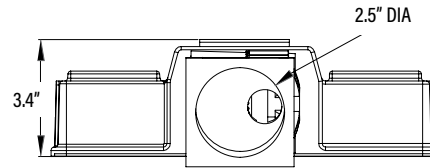

Item#: **83632**
LED STEALTH™ FIXTURE

DIMENSIONS (Inches)

Length	23.7"
Width/Diameter	11.2"
Height	3.4"
Weight (Lbs)	13.2

Line drawings may not be to scale and are for general reference only.

SUPPORTING DOCUMENTS (Grey = not available at this time.)

Product Sheet	VIEW
Occupancy Sensor	VIEW
Surge Protector	VIEW
Install Instructions	VIEW
IES Download from Web Item	VIEW
LM79	VIEW
LM80	VIEW

PACKAGING

		UPC	DIMENSIONS (LxWxH)	GROSS WEIGHT (Lbs)
Master Carton	1pc	854432004491	--	--
Country of Origin	China			
HS Tariff	9405.40.6000			

ORDERING

ITEM#	DESCRIPTION	CASE
83632	LED STEALTH™ 150W/50K/100-277V/SLIP FITTER/BRZ/DIMM & OCC SENSOR - SUPERIOR LIFE® DLC	1

ACCESSORIES/REPLACEMENT PART

83610	ADAPTER FROM ROUND TO FLAT POLE/BRONZE - SUPERIOR LIFE®	1
83612	ADAPTER TO MOUNT A SLIP FITTER ON A FLAT POLE OR WALL/BRONZE - SUPERIOR LIFE®	1
83611	TRUNNION U MOUNT BRACKET FOR STEALTH™/BRONZE - SUPERIOR LIFE®	1
83585	PHOTO CONTROL FOR LED STEALTH™ FIXTURE - SUPERIOR LIFE®	1

ADDITIONAL INFORMATION:

Family Item(s): 83596 - Bronze Finish
83622 - White Finish

PERFORMANCE DATA

PACKAGING