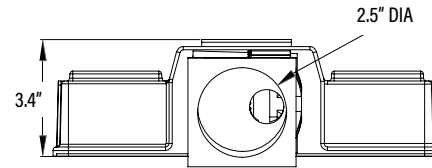

PERFORMANCE DATA

PACKAGING

Item#: **83632**
LED STEALTH™ FIXTURE

DIMENSIONS (Inches)

Length	23.7"
Width/Diameter	11.2"
Height	3.4"
Weight (Lbs)	13.2

Line drawings may not be to scale and are for general reference only.

		UPC	DIMENSIONS (LxWxH)	GROSS WEIGHT (Lbs)
Master Carton	1pc	854432004491	--	--
Country of Origin	China			
HS Tariff	9405.40.6000			

ORDERING

ITEM#	DESCRIPTION	CASE
83632	LED STEALTH™ 150W/50K/100-277V/SLIP FITTER/BRZ/DIMM & OCC SENSOR - SUPERIOR LIFE® DLC	1