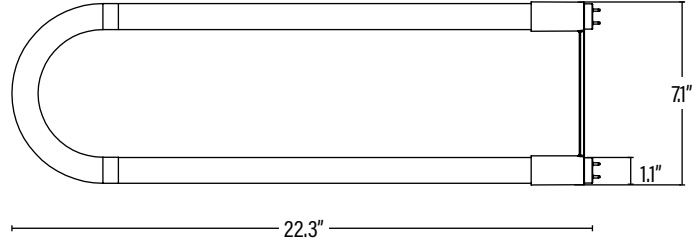

PERFORMANCE DATA

PACKAGING

Item#: **90440**
LED LINEAR HYBRID T8/U6

DIMENSIONS (Inches)

Length	22.3"
Width/Diameter	1"
Weight (Lbs)	--

Line drawings may not be to scale and are for general reference only.

SUPPORTING DOCUMENTS (Grey = not available at this time.)

Product Sheet	VIEW
Install Instructions	VIEW
Ballast Compatibility	VIEW
IES Download from Web Item	VIEW
LM79	VIEW
LM80	VIEW

PACKAGING

		UPC	DIMENSIONS (LxWxH)	GROSS WEIGHT (Lbs)
Master Carton	12	10811768022268	--	--
Individual Box	1	811768022261	23" x 7.2" x 1.1"	--
Country of Origin	China			
HS Tariff	--			