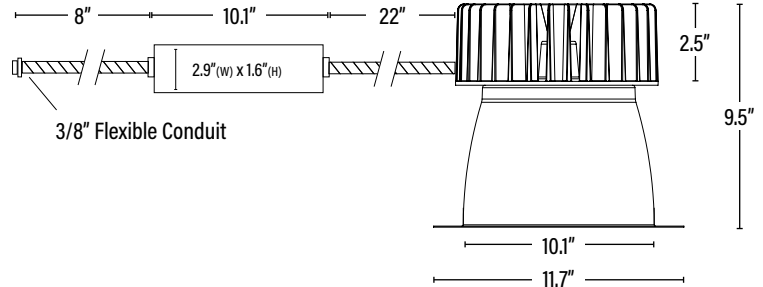

PERFORMANCE DATA

PACKAGING

Item#: **91456**
LED 10" COMMERCIAL CAN

DIMENSIONS (Inches)

Length (MOL)	9.5"
Width/Diameter (MOD)	11.7"
Weight (Lbs)	--

Line drawings may not be to scale and are for general reference only.

SUPPORTING DOCUMENTS (Grey = not available at this time.)

Product Sheet	VIEW
Install Instructions	VIEW
IES Download from Web Item	VIEW
LM79	VIEW
LM80	VIEW

PACKAGING

	UPC	DIMENSIONS (LxWxH)	GROSS WEIGHT (Lbs)
Master Carton	1	811768026023	--
Country of Origin	China		
HS Tariff	9405.40.8200		