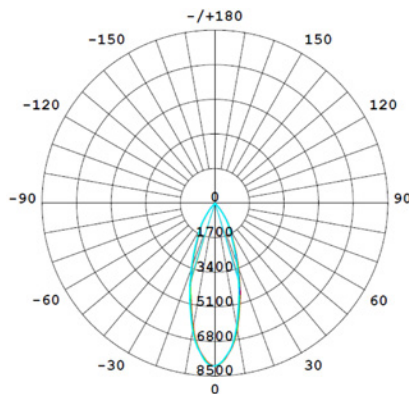

LIGHT DISTRIBUTION CURVE

ELECTRICAL

Wattage	40W
Voltage	110-277V
Power Factor	0.9
Total Harmonic Distortion (THD)	715

LIGHTING PERFORMANCE

Lumens	4050
Lumens Per Watt (Lm/W)	99
Color Temperature (CCT)	5000K
Color Rendering (CRI)	83
R9 (Red Value)	9
R13 (Skin Tones)	--
Beam Angle	50°
Light Distribution	Type VS
Dimmable Lighting Control	<i>Dimmable</i> 0-10V, Range 10% - 100%

ENVIRONMENT

Operating Temperature	-40° ~ 104°F
Suitable Location	DAMP Indoor / Covered Ceilings
Ingress Protection Rating	IP43

LIFESPAN

Average Life (Hours)	48,000
Warranty (Years)	5

COMPONENTS

LED Light Source	SMD3030
Driver	914516

CONSTRUCTION

Housing	Aluminum Alloy
Base / Power Supply	Hard Wired
Finish	Reflective

QUALIFICATIONS

Visit www.designlights.org/search to confirm qualification. • Published lumens on LED products are approximate and may vary slightly.

PERFORMANCE DATA

PACKAGING