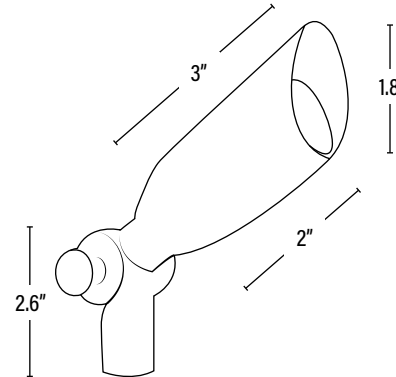

FEATURES

- PTFE 250C, 300V, Teflon wire with half strip included
- Silicone Wire Nuts are included
- Borosilicate heat resistant convex glass

APPLICATION

Ideal for wall washing, area illumination and landscape lighting.

Item#: **50102**
LANDSCAPE LIGHTING

ITEM INFORMATION

DIMENSIONS (Inches)

Length (MOL)	3"
Width/Diameter (MOD)	1.8"
Height	See Line Drawing
Weight (Lbs)	--

SUPPORTING DOCUMENTS (Grey = not available at this time.)

Product Sheet	VIEW
Install Instructions	VIEW

PACKAGING		UPC	DIMENSIONS (LxWxH)	GROSS WEIGHT (Lbs)
Master Carton	20	10811768027829	--	--
Individual Box	1	811768027822	--	--
Country of Origin	China			
HS Tariff	9405.99.4090			