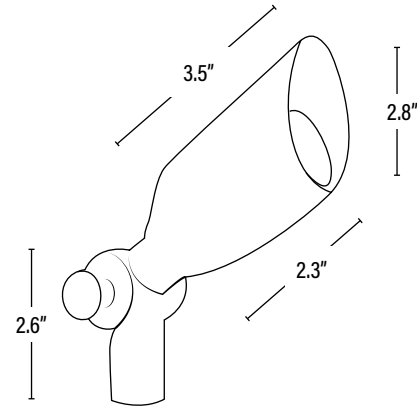

**FEATURES**

- PTFE 250C, 300V, Teflon wire with half strip included
- Silicone Wire Nuts are included
- Borosilicate heat resistant convex glass

**APPLICATION**

Ideal for wall washing, area illumination and landscape lighting.

*Published lumens on LED products are approximate and may vary slightly. - Specifications are subject to change without notice.*

Item#: **50104**  
**LANDSCAPE LIGHTING**

ITEM INFORMATION

<b>DIMENSIONS</b> (Inches)	
Length (MOL)	3.5"
Width/Diameter (MOD)	2.8"
Height	See Line Drawing
Weight (Lbs)	--

<b>SUPPORTING DOCUMENTS</b> (Grey = not available at this time.)	
Product Sheet	VIEW
Install Instructions	VIEW

<b>PACKAGING</b>		<b>UPC</b>	<b>DIMENSIONS</b> (LxWxH)	<b>GROSS WEIGHT</b> (Lbs)
Master Carton	20	10811768027836	--	--
Individual Box	1	811768027839	--	--
Country of Origin	China			
HS Tariff	9405.99.4090			