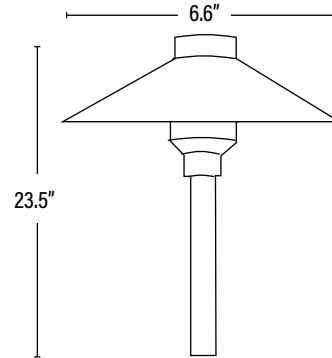

*Specifications are subject to change without notice.*

Item#: **50110**  
**LANDSCAPE LIGHTING**

ITEM INFORMATION

**DIMENSIONS** (Inches)

Length (MOL)	23.5"
Width/Diameter (MOD)	6.6"
Weight (Lbs)	--

**SUPPORTING DOCUMENTS** (Grey = not available at this time.)

Product Sheet	VIEW
Install Instructions	VIEW

PACKAGING		UPC	DIMENSIONS (LxWxH)	GROSS WEIGHT (Lbs)
Master Carton	18	10811768027874	--	--
Individual Box	1	811768027877	--	--
Country of Origin	China			
HS Tariff	9405.99.4090			