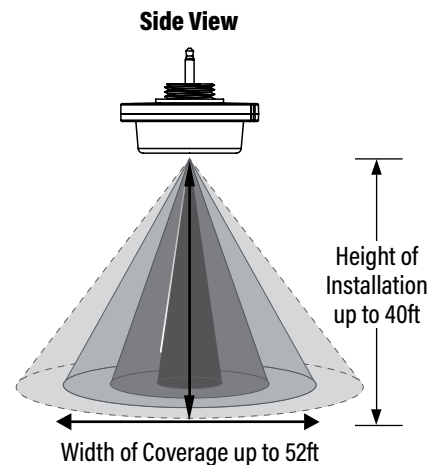

Dim Control Output	0-10V / Max. 25mA Sinking Current
Detection Sensitivity	20% / 50% / 75% / 100%
Detection Diameter	Up to 52ft
Mounting Height	Max. 40ft
Time Settings	10s / 1min / 5min / 10min / 20min / 30min / 60min
Lighting Control	24H / 10 Lux / 30 Lux / 50 Lux

Specifications are subject to change without notice.

SENSOR COVERAGE

Item#: **54872**
BI-LEVEL MICROWAVE MOTION & DAYLIGHT SENSOR

DIMENSIONS (Inches)

Width/Diameter (MOD)	2.2"
Height	1.6"
Net Weight (Lbs)	--