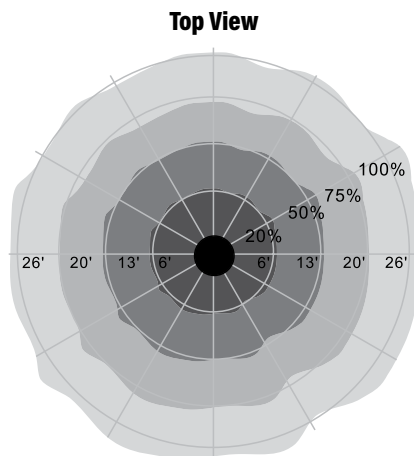

Dim Control Output	0-10V / Max. 25mA Sinking Current
Detection Sensitivity	20% / 50% / 75% / 100%
Detection Diameter	Up to 52ft
Mounting Height	Max. 40ft
Time Settings	10s / 1min / 5min / 10min / 20min / 30min / 60min
Lighting Control	24H / 10 Lux / 30 Lux / 50 Lux

Specifications are subject to change without notice.

SENSOR COVERAGE

Item#: **54872**
BI-LEVEL MICROWAVE MOTION & DAYLIGHT SENSOR

DIMENSIONS (Inches)

Width/Diameter (MOD)	2.2"
Height	1.6"
Net Weight (Lbs)	--

SUPPORTING DOCUMENTS (Grey = not available at this time.)

Product Sheet	VIEW
Install Instructions	VIEW

PACKAGING

		UPC	DIMENSIONS (LxWxH)	GROSS WEIGHT (Lbs)
Master Carton	100	10811768020714	10.6" x 10.6" x 8.9"	--
Individual Box	1	811768020717	2" x 2" x 2"	--
Country of Origin	China			
HS Tariff	--			