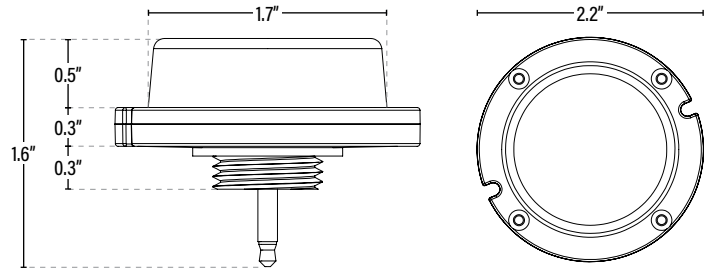

Specifications are subject to change without notice.

SENSOR COVERAGE

Item#: **54872**
BI-LEVEL MICROWAVE MOTION & DAYLIGHT SENSOR

DIMENSIONS (Inches)

Width/Diameter (MOD)	2.2"
Height	1.6"
Net Weight (Lbs)	--

SUPPORTING DOCUMENTS (Grey = not available at this time.)

Product Sheet	VIEW
Install Instructions	VIEW

PACKAGING

		UPC	DIMENSIONS (LxWxH)	GROSS WEIGHT (Lbs)
Master Carton	100	10811768020714	10.6" x 10.6" x 8.9"	--
Individual Box	1	811768020717	2" x 2" x 2"	--
Country of Origin	China			
HS Tariff	--			