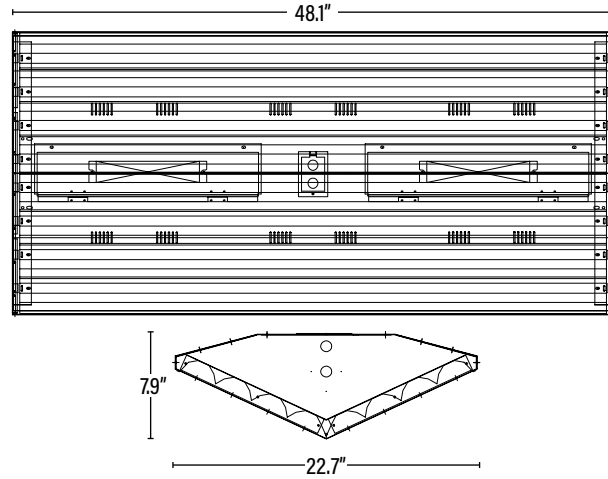

**QUALIFICATIONS**

*Operating temperature may vary depending on lamps used. • Specifications are subject to change without notice.*

PERFORMANCE DATA

Item#: **54984**  
**DIAMOND HIGH BAY™ 8/F32**

**DIMENSIONS** (Inches)

Length	48.1"
Width	22.7"
Height	7.9"
Net Weight (Lbs)	--

**SUPPORTING DOCUMENTS** (Grey = not available at this time.)

Product Sheet	VIEW
Install Instructions	VIEW

**PACKAGING**

Master Carton	1
Country of Origin	China
HS Tariff	9405.10.6020