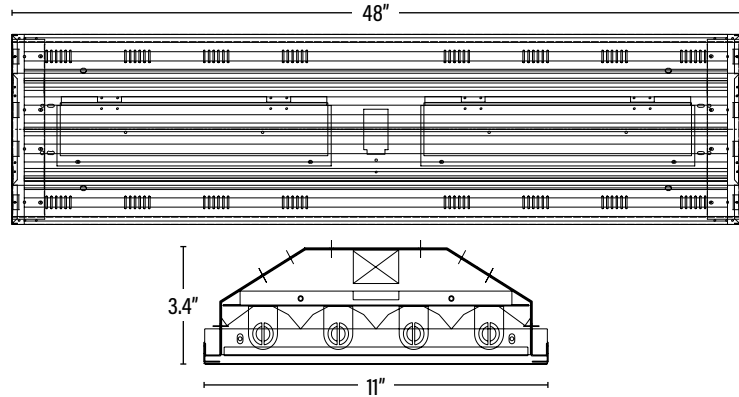

QUALIFICATIONS

Operating temperature may vary depending on lamps used. • Specifications are subject to change without notice.

PERFORMANCE DATA

Item#: **54987**
HORIZON HIGH BAY™ 4/F54

DIMENSIONS (Inches)

Length	48"
Width	11"
Height	3.4"
Weight (Lbs)	--

SUPPORTING DOCUMENTS (Grey = not available at this time.)

Product Sheet	VIEW
Install Instructions	VIEW

PACKAGING

		UPC	DIMENSIONS (LxWxH)	GROSS WEIGHT (Lbs)
Master Carton	1	811768025644	49.1" x 11" x 3.7"	13.2
Country of Origin	China			
HS Tariff	9405.10.6020			