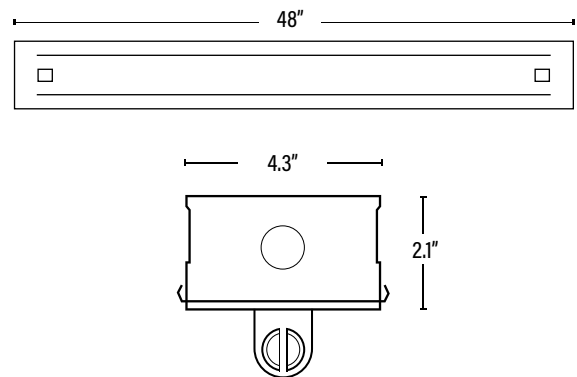

APPLICATION

Larger warehouses, retail applications, commercial buildings, and work areas.

PRODUCT DETAILS

ELECTRICAL	
Ballast Brand	PHILIPS
Ballast Configuration	N/A
Lamp Type (not included)	F32T8
Number of Lamps	1
Voltage	120-277V
CONSTRUCTION	
Housing	22 Gauge C.R.S
Reflector	86% White Aluminum
Base / Power Supply	Hard Wired
Finish	High Gloss Baked Enamel
PACKAGING	
Master Carton	1pc / 811768027747
Country of Origin	China
HS Tariff	9405.10.6020
CERTIFICATIONS	

LIFESPAN	
Warranty	2
DIMENSIONS	
Dimensions (Inches)	48"(L) x 4.3"(W) x 2.1"(H)

ORDERING

ITEM#	DESCRIPTION	CASE
55002	48" NARROW STRIP FIXTURE FOR 1/32/120-277V - SUPERIOR LIFE®	1
ACCESSORIES		
55004	WHITE REFLECTOR FOR 4' OR 8' STRIP FIXTURE	1
45005	WIRE GUARD FOR 4' STRIP FIXTURE/WHITE	1