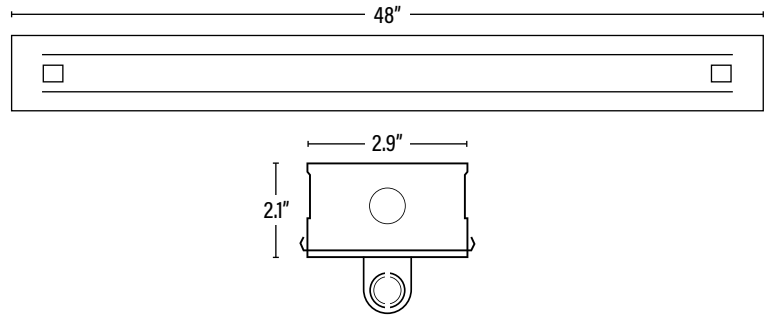

CERTIFICATIONS

Operating temperature may vary depending on lamps used. • Specifications are subject to change without notice.

Item#: **55002**
48" NARROW STRIP FIXTURE 1/F32

ITEM INFORMATION

DIMENSIONS (Inches)

Length	48"
Width	2.9"
Height	2.1"
Net Weight (Lbs)	--

SUPPORTING DOCUMENTS (Grey = not available at this time.)

Product Sheet	VIEW
Install Instructions	VIEW

PACKAGING

		UPC	DIMENSIONS (LxWxH)	GROSS WEIGHT (Lbs)
Master Carton	1	811768027747	--	6.3
Country of Origin	China			
HS Tariff	9405.10.6020			