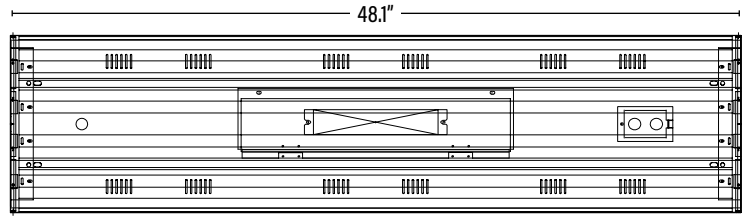

Operating temperature may vary depending on lamps used. • Specifications are subject to change without notice.

PERFORMANCE DATA

Item#: **55054**
LED DIAMOND HIGH BAY™ - 4 LAMP

DIMENSIONS (Inches)

Length	48.1"
Width	11.9"
Height	4.7"
Weight (Lbs)	--

SUPPORTING DOCUMENTS (Grey = not available at this time.)

Product Sheet	VIEW
Install Instructions	VIEW

PACKAGING

		UPC	DIMENSIONS (LxWxH)	GROSS WEIGHT (Lbs)
Master Carton	1	811768025262	48.5" x 12.6" x 5.1"	14.3
Country of Origin	China			
HS Tariff	9405.10.6020			