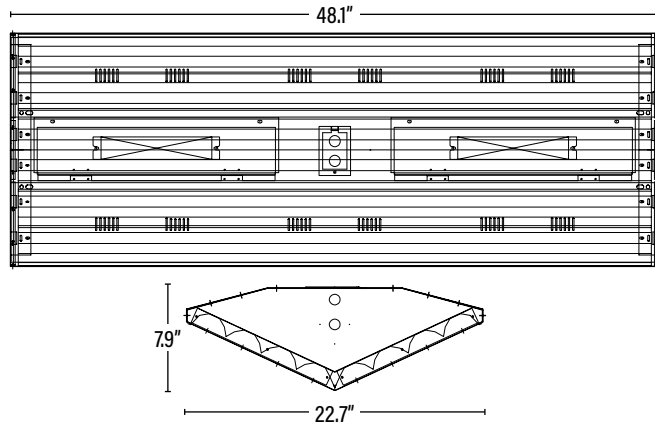

Operating temperature may vary depending on lamps used. • Specifications are subject to change without notice.

PERFORMANCE DATA

Item#: **55058**
LED DIAMOND HIGH BAY™ - 8 LAMP

DIMENSIONS (Inches)

Length	48.1"
Width	22.7"
Height	7.9"
Weight (Lbs)	--

SUPPORTING DOCUMENTS (Grey = not available at this time.)

Product Sheet	VIEW
Install Instructions	VIEW

PACKAGING

		UPC	DIMENSIONS (LxWxH)	GROSS WEIGHT (Lbs)
Master Carton	1	811768025286	48.5" x 23.4" x 8.3"	17.6
Country of Origin	China			
HS Tariff	9405.10.6020			