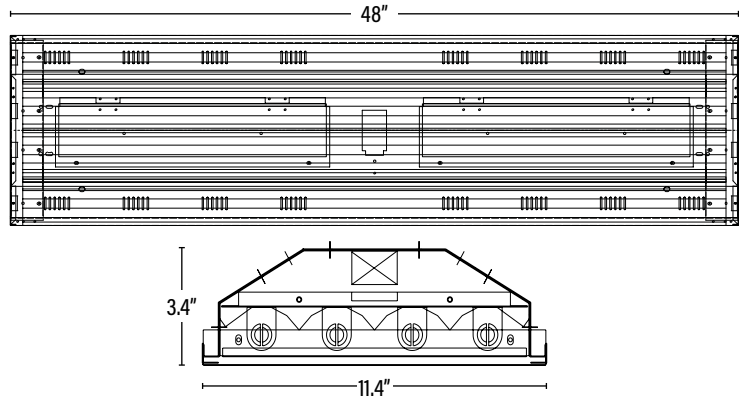

PERFORMANCE DATA

Item#: **55060**
LED HORIZON HIGH BAY™ - 4 LAMP

DIMENSIONS (Inches)

Length	48"
Width	11.4"
Height	3.4"
Weight (Lbs)	--

SUPPORTING DOCUMENTS (Grey = not available at this time.)

Product Sheet	VIEW
Install Instructions	VIEW

PACKAGING

		UPC	DIMENSIONS (LxWxH)	GROSS WEIGHT (Lbs)
Master Carton	1	811768025293	49.1" x 11" x 3.7"	12.1
Country of Origin	China			
HS Tariff	9405.10.6020			

ORDERING

ITEM#	DESCRIPTION	CASE
55060	LED HORIZON HIGH BAY FOR 4 T8 W/V-HOOKS & 41.3" CHAINS - SUPERIOR LIFE®	1