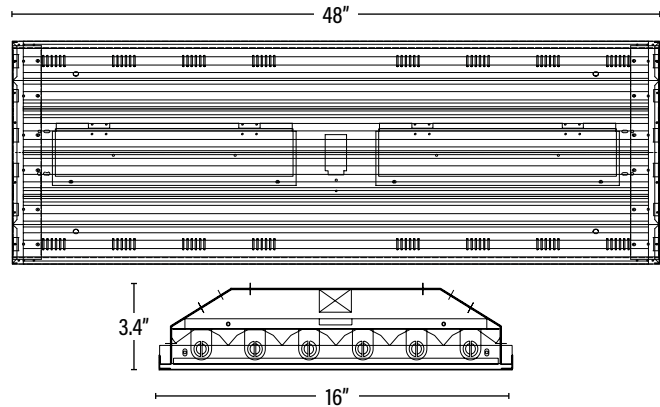

*Operating temperature may vary depending on lamps used. • Specifications are subject to change without notice.*

Item#: **55062**  
**LED HORIZON HIGH BAY™ - 6 LAMP**

**DIMENSIONS** (Inches)

Length	48"
Width	16"
Height	3.4"
Weight (Lbs)	--

**SUPPORTING DOCUMENTS** (Grey = not available at this time.)

Product Sheet	VIEW
Install Instructions	VIEW

**PACKAGING**

		UPC	DIMENSIONS (LxWxH)	GROSS WEIGHT (Lbs)
Master Carton	1	811768025309	48.8" x 16.3" x 3.7"	16.2
Country of Origin	China			
HS Tariff	9405.10.6020			