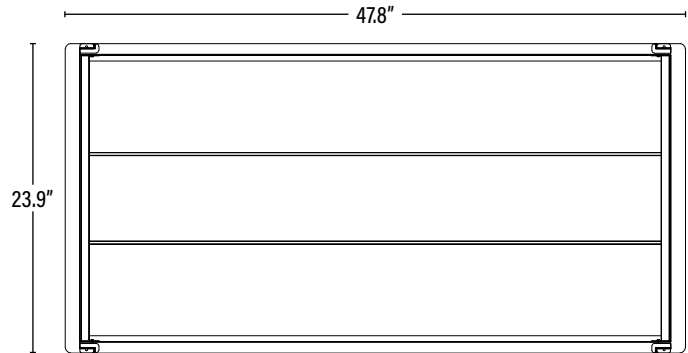

Item#: **55097**
LED 2X4 CENTER BASKET TROFFER RETROFIT

ITEM INFORMATION

DIMENSIONS (Inches)

Length	47.8"
Width	23.9"
Height	3.1"
Net Weight (Lbs)	14

SUPPORTING DOCUMENTS (Grey = not available at this time.)

Product Sheet	VIEW
Install Instructions	VIEW
IES Download from Web Item	VIEW
LM79	VIEW
LM80	VIEW

PACKAGING	UPC	DIMENSIONS (LxWxH)	GROSS WEIGHT (Lbs)	
Master Carton	1	899645001783	48.5" x 24.4" x 3.3"	17.6
Country of Origin	China			
HS Tariff	9405.10.6020			