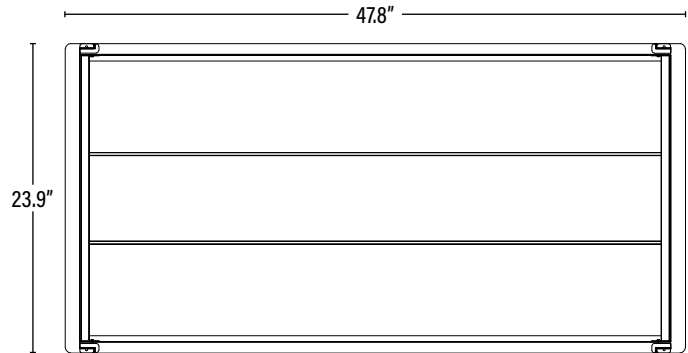

Item#: **55101**
LED 2X4 SPEC-SELECT™ CENTER BASKET TROFFER RETROFIT

ITEM INFORMATION

DIMENSIONS (Inches)

Length	47.8"
Width	23.9"
Height	3.1"
Net Weight (Lbs)	14

SUPPORTING DOCUMENTS (Grey = not available at this time.)

Product Sheet	VIEW
Install Instructions	VIEW
IES Download from Web Item	VIEW
LM79	VIEW
LM80	VIEW

PACKAGING

		UPC	DIMENSIONS (LxWxH)	GROSS WEIGHT (Lbs)
Master Carton	1	811768024999	49.8" x 24.9" x 5.2"	17.6
Country of Origin	China			
HS Tariff	9405.10.6020			