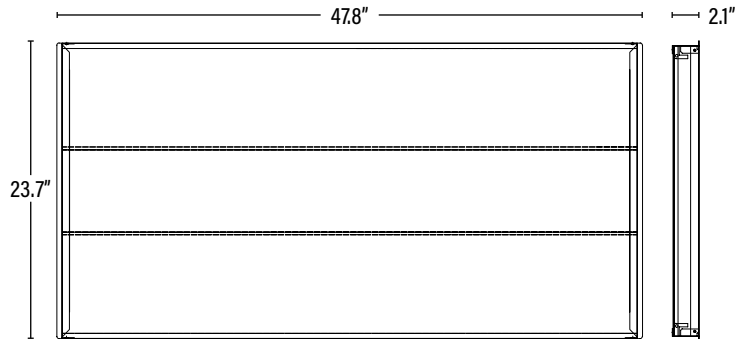

Item#: **55118**
LED 2X4 SPEC-SELECT™ CENTER BASKET TROFFER

ITEM INFORMATION

DIMENSIONS (Inches)

Length	47.8"
Width	23.7"
Height	2.1"
Net Weight (Lbs)	11.5

SUPPORTING DOCUMENTS (Grey = not available at this time.)

Product Sheet	VIEW
Install Instructions	VIEW
IES Download from Web Item	VIEW
LM79	VIEW
LM80	VIEW

PACKAGING

		UPC	DIMENSIONS (LxWxH)	GROSS WEIGHT (Lbs)
Master Carton	2	10811768027690	48.4" x 24.4" x 4.9"	--
Item	1	811768027693	N/A	N/A
Country of Origin	China			
HS Tariff	9405.10.6020			