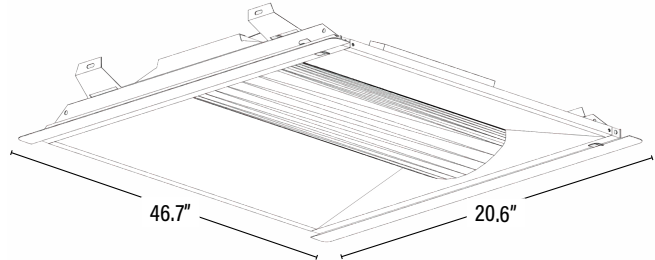

Item#: **55172**
LED 2x4 TROFFER RETROFIT/CENTER BASKET

DIMENSIONS (Inches)

Length	46.7"
Width/Diameter	20.6"
Height	2.8"
Weight (Lbs)	--

Line drawings may not be to scale and are for general reference only.

SUPPORTING DOCUMENTS (Grey = not available at this time.)

Product Sheet	VIEW
Install Instructions	VIEW
IES Download from Web Item	VIEW
LM79	VIEW
LM80	VIEW

PACKAGING

		UPC	DIMENSIONS (LxWxH)	GROSS WEIGHT (Lbs)
Master Carton	1	811768026832	--	--
Country of Origin	China			
HS Tariff	9405.40.8200			