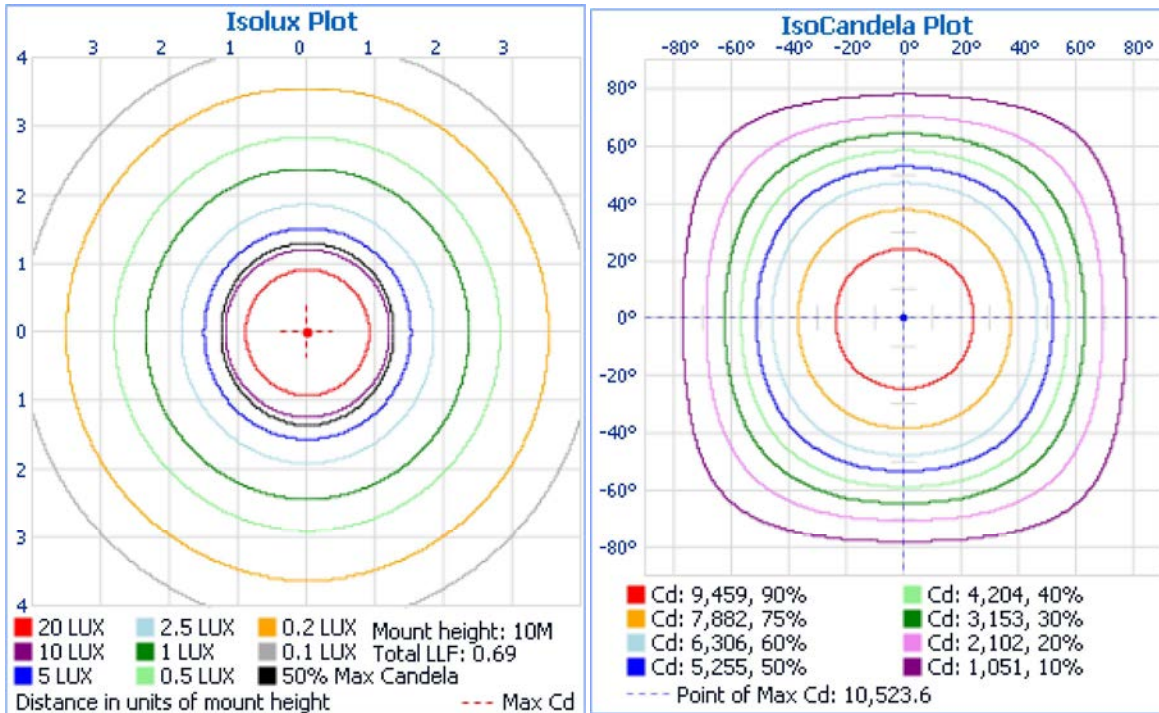

Illuminance at a Distance

	Center Beam LUX	Beam Width	
0.7M	23,646.38 LUX	1.8M	1.7M
1.3M	5,911.59 LUX	3.6M	3.4M
2.0M	2,627.38 LUX	5.3M	5.0M
2.7M	1,477.90 LUX	7.1M	6.7M
3.3M	945.86 LUX	8.9M	8.4M
4.0M	656.84 LUX	10.7M	10.1M

■ Vert. Spread: 106.4°   ■ Horiz. Spread: 103.1°

Coefficients Of Utilization - Zonal Cavity Method

Effective Floor Cavity Reflectance: 20%

RCC %:	80				70				50				30				10				0
RW %:	70	50	30	0	70	50	30	0	50	30	20	0	50	30	20	0	50	30	20	0	0
RCR: 0	1.19	1.19	1.19	1.19	1.16	1.16	1.16	1.00	1.11	1.11	1.11	1.06	1.06	1.06	1.06	1.02	1.02	1.02	1.02	1.00	1.00
1	1.09	1.05	1.01	.97	1.07	1.03	.99	.86	.98	.95	.93	.94	.92	.90	.91	.89	.87	.87	.87	.85	.85
2	1.00	.92	.86	.80	.97	.90	.84	.73	.87	.82	.77	.83	.79	.76	.80	.77	.74	.74	.74	.72	.72
3	.91	.81	.73	.67	.89	.80	.72	.63	.77	.71	.65	.74	.69	.64	.71	.67	.63	.63	.63	.61	.61
4	.84	.72	.64	.57	.82	.71	.63	.54	.68	.62	.56	.66	.60	.55	.64	.59	.55	.55	.55	.52	.52
5	.77	.65	.56	.50	.75	.64	.56	.47	.62	.54	.49	.60	.53	.48	.58	.52	.48	.48	.48	.46	.46
6	.71	.59	.50	.44	.70	.58	.49	.42	.56	.48	.43	.54	.48	.43	.52	.47	.42	.42	.42	.40	.40
7	.66	.53	.45	.39	.65	.52	.44	.37	.51	.43	.38	.49	.43	.38	.48	.42	.38	.38	.38	.36	.36
8	.62	.49	.40	.34	.60	.48	.40	.34	.47	.39	.34	.45	.39	.34	.44	.38	.34	.34	.34	.32	.32
9	.58	.45	.37	.31	.56	.44	.36	.30	.43	.36	.31	.42	.35	.31	.41	.35	.30	.30	.30	.29	.29
10	.54	.41	.33	.28	.53	.41	.33	.28	.40	.33	.28	.39	.32	.28	.38	.32	.28	.28	.28	.26	.26