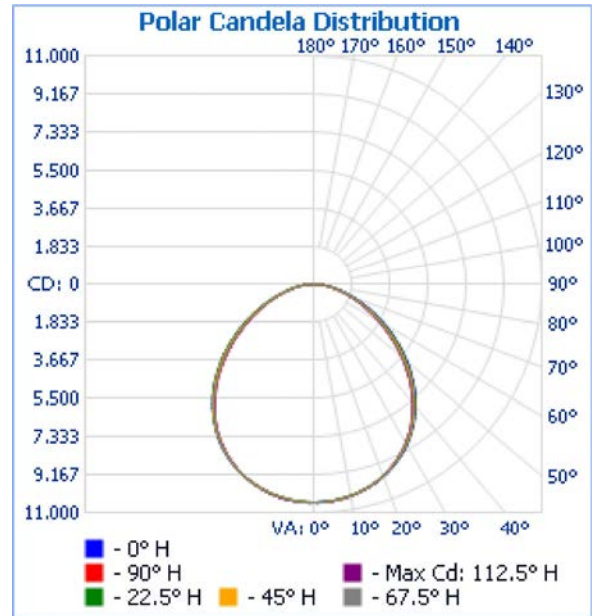

## Luminaire Photometric Report

**Filename:** 55231  
**Manufacturer:** P.Q.L., Inc.  
**Luminaire:** Flat High Bay 5000K (A1+B3)  
**Lamp Output:** 1 lamp(s), rated Lumens/lamp: 27495.75  
**Max Candela:** 10,523.6 at Horizontal: 112.5°, Vertical: 1°  
**Input Wattage:** 210.1  
**Luminous Opening:** Point  
**Test:** Goniophotometer test  
**Test Date:** 2016-11-11  
**Test Lab:** UL-CCIC (Suzhou) Co.,Ltd  
**Photometry :** Type C  
**CIE Class:** Direct

### Roadway Summary

|                        |                |
|------------------------|----------------|
| Cutoff Classification: | CUTOFF         |
| Distribution:          | Type VS        |
| Max Cd, 90 Deg Vert:   | 37.5           |
| Max Cd, 80 to <90 Deg: | 846.0          |
|                        | Lumens % Lamp  |
| Downward Street Side:  | 13,740.9 50%   |
| Downward House Side:   | 13,689.9 49.8% |
| Downward Total:        | 27,430.7 99.8% |
| Upward Street Side:    | 33.9 0.1%      |
| Upward House Side:     | 34.2 0.1%      |
| Upward Total:          | 68.1 0.2%      |
| Total Lumens:          | 27,498.8 100%  |

### Flood Summary

|              | Efficiency | Lumens   | Horizontal Spread | Vertical Spread |
|--------------|------------|----------|-------------------|-----------------|
| Field (10%): | 97.5%      | 26,820.3 | 154.5             | 156             |
| Beam (50%):  | 71.2%      | 19,567.6 | 103.1             | 106.4           |
| Total:       | 100%       | 27,486.6 |                   |                 |