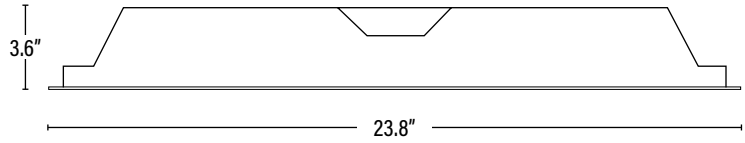

Item#: **55270**
LED 2X2 RECESSED TROFFER

ITEM INFORMATION

DIMENSIONS (Inches)

Length	23.8"
Width	23.8"
Height	3.6"
Net Weight (Lbs)	--

SUPPORTING DOCUMENTS (Grey = not available at this time.)

Product Sheet	VIEW
Install Instructions	VIEW
IES Download from Web Item	VIEW
LM79	VIEW
LM80	VIEW

PACKAGING

		UPC	DIMENSIONS (LxWxH)	GROSS WEIGHT (Lbs)
Master Carton	1	811768028225	26" x 25" x 4"	11.2
Country of Origin	China			
HS Tariff	9405.10.6020			

ORDERING

ITEM#	DESCRIPTION	CASE
55270	LED 2X2 TROFFER/34W/40K/DIMM/120-277V	1

ACCESSORIES

55319	EMERGENCY PACK FOR LED FIXTURE 8W/90 MIN- INTEGRATION TYPE - SL® T20C	6
55320	EMERGENCY PACK FOR LED FIXTURE 16W/90 MIN- INTEGRATION TYPE - SL® T20C	6
55321	EMERGENCY PACK FOR LED FIXTURE 25W/90 MIN- INTEGRATION TYPE - SL® T20C	6

REPLACEMENT PARTS

SI50-I1000	REPLACEMENT DRIVER	1