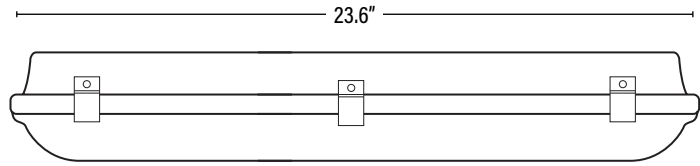

DIMENSIONS (Inches)

Length	23.6"
Width/Diameter	3.5"
Height	3.1"
Weight (Lbs)	3.3

Line drawings may not be to scale and are for general reference only.

SUPPORTING DOCUMENTS (Grey = not available at this time.)

Product Sheet	VIEW
Install Instructions	VIEW
IES Download from Web Item	VIEW
LM79	VIEW
LM80	VIEW

PACKAGING

		UPC	DIMENSIONS (LxWxH)	GROSS WEIGHT (Lbs)
Master Carton	4	10811768024057	--	--
Individual Box	1	811768024050	--	--
Country of Origin	China			
HS Tariff	9405.40.6000			