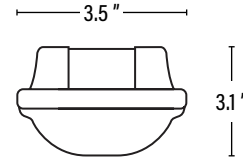

DIMENSIONS (Inches)

Length	23.6"
Width/Diameter	3.5"
Height	3.1"
Weight (Lbs)	3.3

Line drawings may not be to scale and are for general reference only.

SUPPORTING DOCUMENTS (Grey = not available at this time.)

Product Sheet	VIEW
Install Instructions	VIEW
IES Download from Web Item	VIEW
LM79	VIEW
LM80	VIEW

PACKAGING

		UPC	DIMENSIONS (LxWxH)	GROSS WEIGHT (Lbs)
Master Carton	4	10811768024057	--	--
Individual Box	1	811768024050	--	--
Country of Origin	China			
HS Tariff	9405.40.6000			