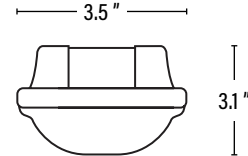

DIMENSIONS (Inches)

Length	47.2"
Width/Diameter	3.5"
Height	3.1"
Weight (Lbs)	4.4

Line drawings may not be to scale and are for general reference only.

SUPPORTING DOCUMENTS (Grey = not available at this time.)

Product Sheet	VIEW
Install Instructions	VIEW
IES Download from Web Item	VIEW
LM79	VIEW
LM80	VIEW

PACKAGING

		UPC	DIMENSIONS (LxWxH)	GROSS WEIGHT (Lbs)
Master Carton	4	10811768029267	--	--
Individual Box	1	811768029260	--	--
Country of Origin	China			
HS Tariff	9405.40.6000			