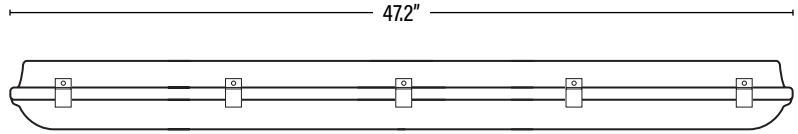

CONSTRUCTION

Housing	Polycarbonate
Base / Power Supply	Hard Wired
Finish	White

QUALIFICATIONS

Published lumens on LED products are approximate and may vary slightly.

PERFORMANCE DATA

PACKAGING

Item#: **55374**
LED 48" VAPOR TIGHT

DIMENSIONS (Inches)

Length	47.2"
Width/Diameter	3.5"
Height	3.1"
Weight (Lbs)	4.4

Line drawings may not be to scale and are for general reference only.

SUPPORTING DOCUMENTS (Grey = not available at this time.)

Product Sheet	VIEW
Install Instructions	VIEW
IES Download from Web Item	VIEW
LM79	VIEW
LM80	VIEW

PACKAGING

		UPC	DIMENSIONS (LxWxH)	GROSS WEIGHT (Lbs)
Master Carton	4	10811768029267	--	--
Individual Box	1	811768029260	--	--
Country of Origin	China			
HS Tariff	9405.40.6000			