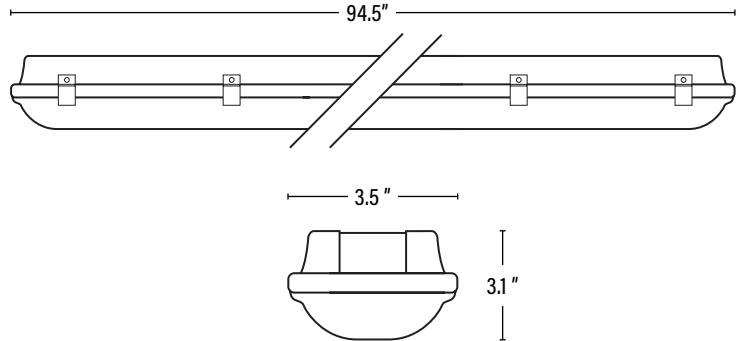

CONSTRUCTION

Housing	Polycarbonate
Base / Power Supply	Hard Wired
Finish	White

QUALIFICATIONS

Published lumens on LED products are approximate and may vary slightly.

PERFORMANCE DATA

PACKAGING

Item#: **55379**
LED 96" VAPOR TIGHT

DIMENSIONS (Inches)

Length	94.5"
Width/Diameter	3.5"
Height	3.1"
Weight (Lbs)	7.7

Line drawings may not be to scale and are for general reference only.

SUPPORTING DOCUMENTS (Grey = not available at this time.)

Product Sheet	VIEW
Install Instructions	VIEW
IES Download from Web Item	VIEW
LM79	VIEW
LM80	VIEW

PACKAGING

		UPC	DIMENSIONS (LxWxH)	GROSS WEIGHT (Lbs)
Master Carton	4	--	--	--
Individual Box	1	--	--	--
Country of Origin	China			
HS Tariff	9405.40.6000			