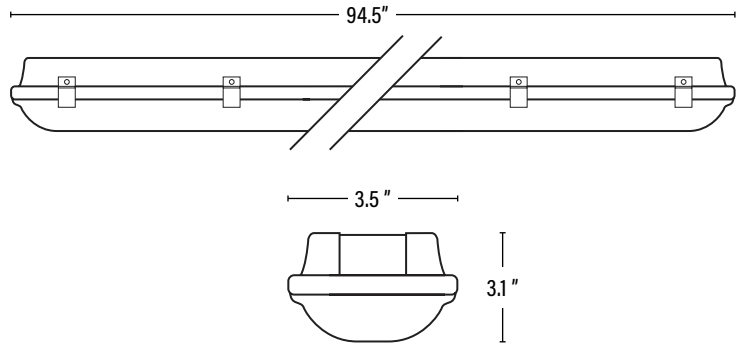

CONSTRUCTION

Housing	Polycarbonate
Base / Power Supply	Hard Wired
Finish	White

QUALIFICATIONS

Published lumens on LED products are approximate and may vary slightly.

PERFORMANCE DATA

PACKAGING

Item#: **55379**
LED 96" VAPOR TIGHT

DIMENSIONS (Inches)

Length	94.5"
Width/Diameter	3.5"
Height	3.1"
Weight (Lbs)	7.7

Line drawings may not be to scale and are for general reference only.

SUPPORTING DOCUMENTS (Grey = not available at this time.)

Product Sheet	VIEW
Install Instructions	VIEW
IES Download from Web Item	VIEW
LM79	VIEW
LM80	VIEW

PACKAGING

		UPC	DIMENSIONS (LxWxH)	GROSS WEIGHT (Lbs)
Master Carton	4	--	--	--
Individual Box	1	--	--	--
Country of Origin	China			
HS Tariff	9405.40.6000			