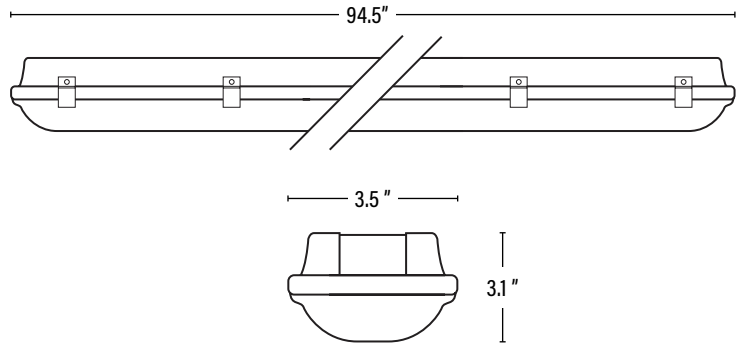

CONSTRUCTION

Housing	Polycarbonate
Base / Power Supply	Hard Wired
Finish	White

QUALIFICATIONS

Published lumens on LED products are approximate and may vary slightly.

PERFORMANCE DATA

PACKAGING

Item#: **55380**
LED 96" VAPOR TIGHT

DIMENSIONS (Inches)

Length	94.5"
Width/Diameter	3.5"
Height	3.1"
Weight (Lbs)	7.7

Line drawings may not be to scale and are for general reference only.

SUPPORTING DOCUMENTS (Grey = not available at this time.)

Product Sheet	VIEW
Install Instructions	VIEW
IES Download from Web Item	VIEW
LM79	VIEW
LM80	VIEW

PACKAGING

		UPC	DIMENSIONS (LxWxH)	GROSS WEIGHT (Lbs)
Master Carton	4	10854432004405	--	--
Individual Box	1	854432004408	--	--
Country of Origin	China			
HS Tariff	9405.40.6000			