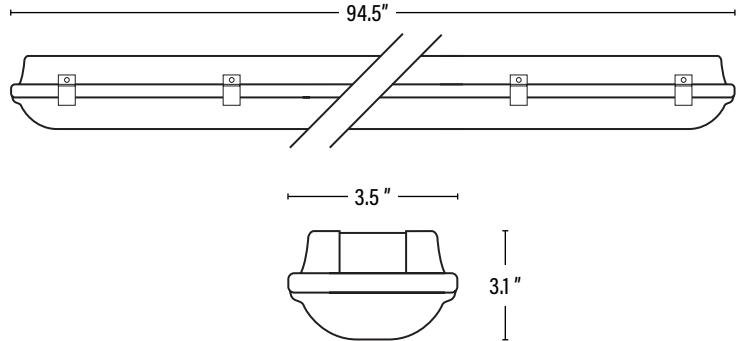

CONSTRUCTION

Housing	Polycarbonate
Base / Power Supply	Hard Wired
Finish	White

QUALIFICATIONS

Published lumens on LED products are approximate and may vary slightly.

PERFORMANCE DATA

PACKAGING

Item#: **55381**
LED 96" VAPOR TIGHT

DIMENSIONS (Inches)

Length	94.5"
Width/Diameter	3.5"
Height	3.1"
Weight (Lbs)	7.7

Line drawings may not be to scale and are for general reference only.

SUPPORTING DOCUMENTS (Grey = not available at this time.)

Product Sheet	VIEW
Install Instructions	VIEW
IES Download from Web Item	VIEW
LM79	VIEW
LM80	VIEW

PACKAGING

		UPC	DIMENSIONS (LxWxH)	GROSS WEIGHT (Lbs)
Master Carton	4	10854432004450	--	--
Individual Box	1	854432004453	--	--
Country of Origin	China			
HS Tariff	9405.40.6000			