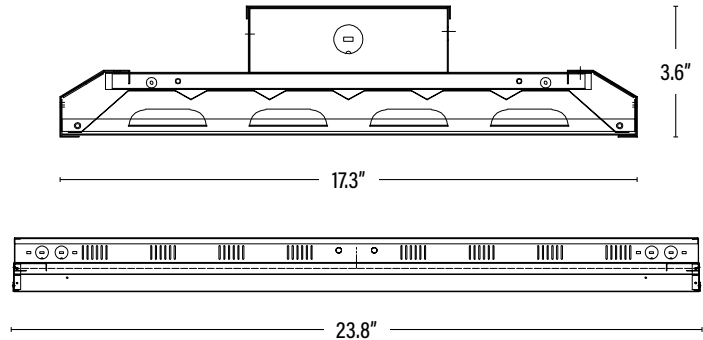

PERFORMANCE DATA

PACKAGING

Item#: **55484**
LED FLAT HIGH BAY

DIMENSIONS (Inches)

Length	23.8"
Width/Diameter	17.3"
Height	3.6"
Weight	12.6
Chain	41.3" (2 ea.)

Line drawings may not be to scale and are for general reference only.

SUPPORTING DOCUMENTS (Grey = not available at this time.)

Product Sheet	VIEW
Install Instructions	VIEW
IES Download from Web Item	VIEW
LM79	VIEW
LM80	VIEW

PACKAGING

		UPC	DIMENSIONS (LxWxH)	GROSS WEIGHT (Lbs)
Master Carton	1	854432004514	24.8" x 17.7" x 3.9"	15.2
Country of Origin	China			
HS Tariff	9405.40.8200			