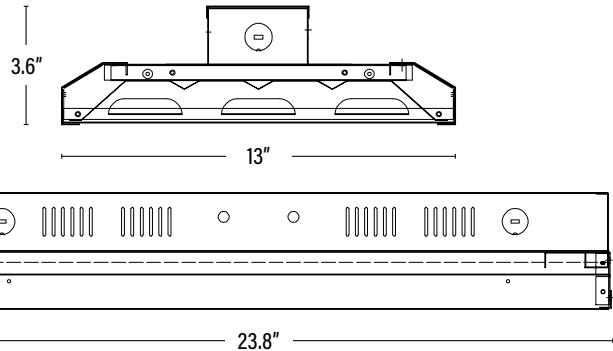

PERFORMANCE DATA

Item#: **55506**
LED 2' TONE-SELECT™ LINEAR HIGH BAY

ITEM INFORMATION

DIMENSIONS (Inches)

Length	23.8"
Width	13"
Height	3.6"
Net Weight (Lbs)	10.1
Chain Length	41.34" (2 ea.)

SUPPORTING DOCUMENTS (Grey = not available at this time.)

Product Sheet	VIEW
Install Instructions	VIEW
IES Download from Web Item	VIEW
LM79	VIEW
LM80	VIEW

PACKAGING

		UPC	DIMENSIONS (LxWxH)	GROSS WEIGHT (Lbs)
Master Carton	1	811768022933	--	--
Country of Origin	China			
HS Tariff	9405.10.6020			