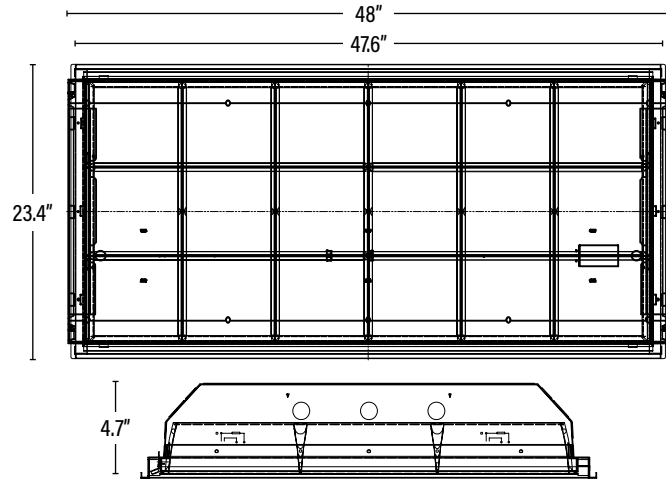

Operating temperature may vary depending on lamps used. • Specifications are subject to change without notice.

Item#: **55650**
LED 2X4 - 18 CELL PARABOLIC

ITEM INFORMATION

DIMENSIONS (Inches)

Length	48"
Width	23.4"
Height	4.7"
Weight (Lbs)	--

Line drawings may not be to scale and are for general reference only.

SUPPORTING DOCUMENTS (Grey = not available at this time.)

Product Sheet	VIEW
Install Instructions	VIEW

PACKAGING

	UPC	DIMENSIONS (LxWxH)	GROSS WEIGHT (Lbs)	
Master Carton	1	--	49.6" x 24.2" 5.2"	17.6
Country of Origin	China			
HS Tariff	9405.10.6020			