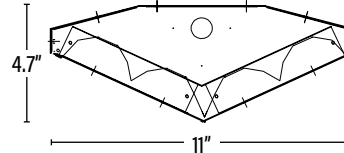

Pending

Operating temperature may vary depending on lamps used. • Specifications are subject to change without notice.

PERFORMANCE DATA

Item#: **55652**
LED DIAMOND HIGH BAY™ - 4 LAMP

DIMENSIONS (Inches)

Length	48.1"
Width	11.9"
Height	4.7"
Weight (Lbs)	--

SUPPORTING DOCUMENTS (Grey = not available at this time.)

Product Sheet	VIEW
Install Instructions	VIEW

PACKAGING

		UPC	DIMENSIONS (LxWxH)	GROSS WEIGHT (Lbs)
Master Carton	1	811768024661	48.5" x 12.6" x 5.1"	14.3
Country of Origin	China			
HS Tariff	9405.10.6020			