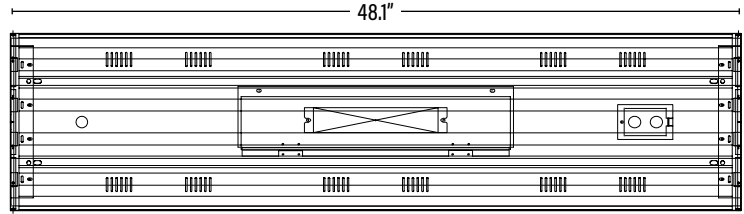

Pending

Operating temperature may vary depending on lamps used. • Specifications are subject to change without notice.

PERFORMANCE DATA

Item#: **55652**
LED DIAMOND HIGH BAY™ - 4 LAMP

DIMENSIONS (Inches)

Length	48.1"
Width	11.9"
Height	4.7"
Weight (Lbs)	--

SUPPORTING DOCUMENTS (Grey = not available at this time.)

Product Sheet	VIEW
Install Instructions	VIEW

PACKAGING

		UPC	DIMENSIONS (LxWxH)	GROSS WEIGHT (Lbs)
Master Carton	1	811768024661	48.5" x 12.6" x 5.1"	14.3
Country of Origin	China			
HS Tariff	9405.10.6020			