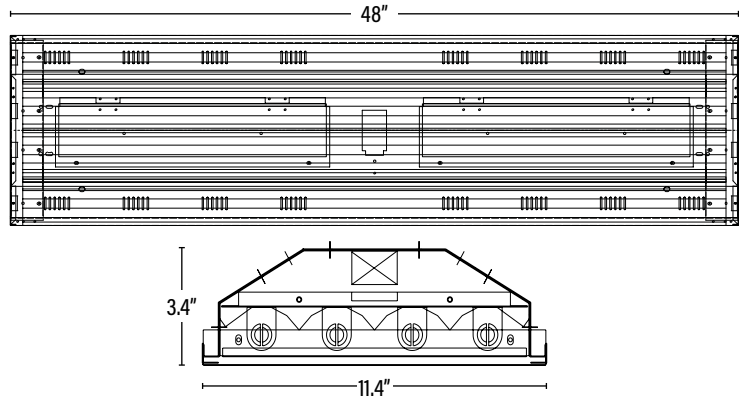

Item#: **55655**
LED HORIZON HIGH BAY™ - 4 LAMP

DIMENSIONS (Inches)

Length	48"
Width	11.4"
Height	3.4"
Weight (Lbs)	--

SUPPORTING DOCUMENTS (Grey = not available at this time.)

Product Sheet	VIEW
Install Instructions	VIEW

PACKAGING

		UPC	DIMENSIONS (LxWxH)	GROSS WEIGHT (Lbs)
Master Carton	1	811768020977	49.1" x 11" x 3.7"	12.1
Country of Origin	China			
HS Tariff	9405.10.6020			

ORDERING

ITEM#	DESCRIPTION	CASE
55655	LED HORIZON HIGH BAY FOR 4 T8/DE W/V-HOOKS & 41.3" CHAINS - SUPERIOR LIFE®	1