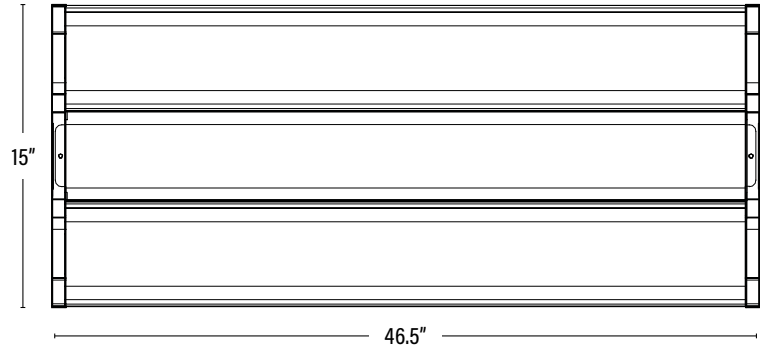

Item#: **55717**
LED 4' POWER-SELECT™ LINEAR HIGH BAY

ITEM INFORMATION

DIMENSIONS (Inches)

Length	46.5"
Width	15"
Height	2.2"
Net Weight (Lbs)	17.9
Chain Length	41.3" (2 ea.)

SUPPORTING DOCUMENTS (Grey = not available at this time.)

Product Sheet	VIEW
Install Instructions	VIEW
IES Download from Web Item	VIEW
LM79	VIEW
LM80	VIEW

PACKAGING

		UPC	DIMENSIONS (LxWxH)	GROSS WEIGHT (Lbs)
Master Carton	1	811768020618	47.3" x 15.4" x 2.4"	--
Country of Origin	China			
HS Tariff	9405.10.6020			