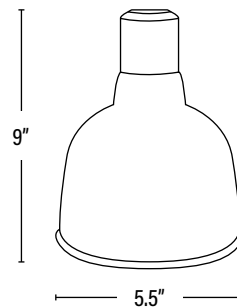

**DIMENSIONS** (Inches)

Length (MOL)	9"
Width/Diameter (MOD)	5.5"
Net Weight (Lbs)	--

Specifications are subject to change without notice.

**PACKAGING**

		UPC	DIMENSIONS (LxWxH)	GROSS WEIGHT (Lbs)
Master Carton	24	10811768028826	--	--
Individual Box	1	811768028829	--	--
Country of Origin	China			
HS Tariff	9405.20.6010			

**ORDERING**

ITEM#	DESCRIPTION	CASE
70302	5.5IN BLACK DOME LIGHT WITH HANGER AND PORCELAIN SOCKET AND 6FT CORD AND SWITCH	24