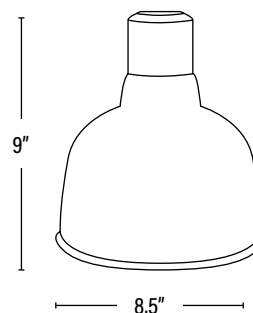

ENVIRONMENT

Suitable Location	DRY
-------------------	------------

LIFESPAN

Warranty (Years)	1
------------------	----------

CONSTRUCTION

Housing	Heavy Gauge Aluminum
Base	E26 - Medium
Power Supply	6' Cord with On/Off Switch
Finish	Black

DIMENSIONS (Inches)

Length (MOL)	9"
Width/Diameter (MOD)	8.5"
Net Weight (Lbs)	--

Specifications are subject to change without notice.

PACKAGING

		UPC	DIMENSIONS (LxWxH)	GROSS WEIGHT (Lbs)
Master Carton	12	10854432004047	--	19.1
Individual Box	1	854432004040	--	1.35
Country of Origin	China			
HS Tariff	9405.20.6010			

ORDERING

ITEM#	DESCRIPTION	CASE
70305	8.5IN BLACK DOME LIGHT 160W MAX WITH HANGER AND PORCELAIN SOCKET AND 6FT CORD AND SWITCH	12