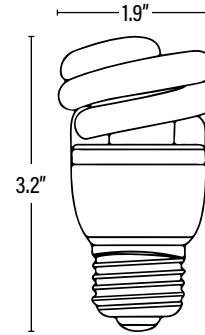

Item#: **70421**
CFL MINI-SPIRAL LAMP

ITEM INFORMATION

DIMENSIONS (Inches)

Length (MOL)	3.2"
Width/Diameter (MOD)	1.9"
Net Weight (Lbs)	--

SUPPORTING DOCUMENTS

Product Sheet	VIEW
---------------	------

PACKAGING

		UPC	DIMENSIONS (LxWxH)	GROSS WEIGHT (Lbs)
Master Carton	60	--	--	9.7
Individual Box	1	--	--	0.16
Country of Origin	China			
HS Tariff	8539.31.0060			

ORDERING

ITEM#	DESCRIPTION	TITLE 20	CASE
70421	10WT2 MINI-SPIRAL/35K	No	60