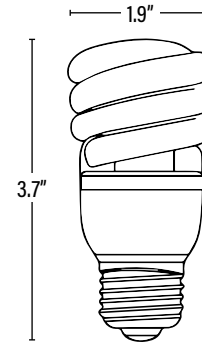

Item#: **70426**
CFL MINI-SPIRAL LAMP

ITEM INFORMATION

DIMENSIONS (Inches)

Length (MOL)	3.7"
Width/Diameter (MOD)	1.9"
Net Weight (Lbs)	--

SUPPORTING DOCUMENTS

Product Sheet	VIEW
---------------	------

PACKAGING

		UPC	DIMENSIONS (LxWxH)	GROSS WEIGHT (Lbs)
Master Carton	60	10811768020707	14.1" x 11.9" x 10.6"	7.5
Individual Box	1	811768020700	--	0.12
Country of Origin	China			
HS Tariff	8539.31.0060			

ORDERING