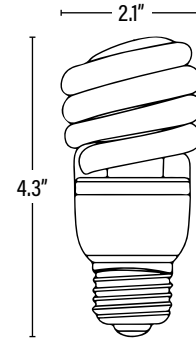

Item#: **70427**
CFL MINI-SPIRAL LAMP

ITEM INFORMATION

DIMENSIONS (Inches)

Length (MOL)	4.3"
Width/Diameter (MOD)	2.1"
Net Weight (Lbs)	--

SUPPORTING DOCUMENTS

Product Sheet	VIEW
---------------	------

PACKAGING

		UPC	DIMENSIONS (LxWxH)	GROSS WEIGHT (Lbs)
Master Carton	60	--	15.3" x 12.8" x 11.5"	9.3
Individual Box	1	811768024036	--	0.15
Country of Origin	China			
HS Tariff	8539.31.0060			

ORDERING

ITEM#	DESCRIPTION	TITLE 20	CASE
70427	18WT2 MINI-SPIRAL/27K	Yes	60