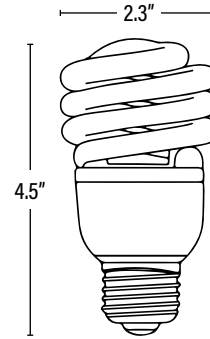

Item#: **70432**
CFL MINI-SPIRAL LAMP

ITEM INFORMATION

DIMENSIONS (Inches)

Length (MOL)	4.5"
Width/Diameter (MOD)	2.3"
Net Weight (Lbs)	--

SUPPORTING DOCUMENTS

Product Sheet	VIEW
---------------	------

PACKAGING

		UPC	DIMENSIONS (LxWxH)	GROSS WEIGHT (Lbs)
Master Carton	60	10811768023012	16.5" x 13.8" x 11.4"	10.4
Individual Box	1	811768023015	--	0.17
Country of Origin	China			
HS Tariff	8539.31.0060			

ORDERING