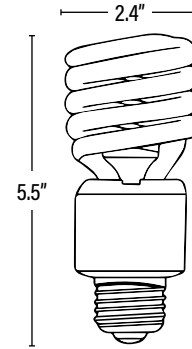

Item#: **70435**
CFL MINI-SPIRAL LAMP

DIMENSIONS (Inches)

Length (MOL)	5.5"
Width/Diameter (MOD)	2.4"
Net Weight (Lbs)	--

SUPPORTING DOCUMENTS

Product Sheet	VIEW
---------------	------

PACKAGING

		UPC	DIMENSIONS (LxWxH)	GROSS WEIGHT (Lbs)
Master Carton	60	10811768020745	--	--
Individual Box	1	811768020748	--	--
Country of Origin	China			
HS Tariff	8539.31.0060			