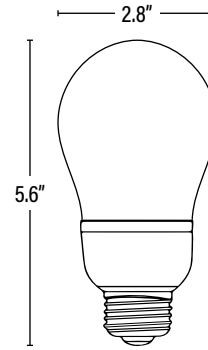

Item#: **71651**
CFL A21 LAMP

ITEM INFORMATION

DIMENSIONS (Inches)

Length (MOL)	5.6"
Width/Diameter (MOD)	2.8"
Net Weight (Lbs)	--

SUPPORTING DOCUMENTS

Product Sheet	VIEW
---------------	------

PACKAGING

		UPC	DIMENSIONS (LxWxH)	GROSS WEIGHT (Lbs)
Master Carton	24	--	--	9.1
Individual Box	1	811768022193	--	0.38
Country of Origin	China			
HS Tariff	8539.31.0060			