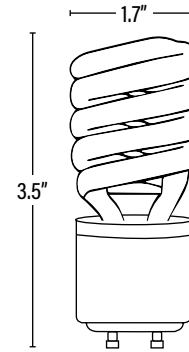

Item#: **71654**
CFL MINI-SPIRAL

ITEM INFORMATION

DIMENSIONS (Inches)

Length (MOL)	3.5"
Width/Diameter (MOD)	1.7"
Net Weight (Lbs)	--

SUPPORTING DOCUMENTS

Product Sheet	VIEW
---------------	------

PACKAGING

		UPC	DIMENSIONS (LxWxH)	GROSS WEIGHT (Lbs)
Master Carton	60	10811768024347	14" x 11.9" x 10.2"	7.9
Individual Box	1	811768024340	--	0.13
Country of Origin	China			
HS Tariff	8539.31.0060			

ORDERING

ITEM#	DESCRIPTION	CASE
71654	13W MINI-SPIRAL/27K/GU24	60