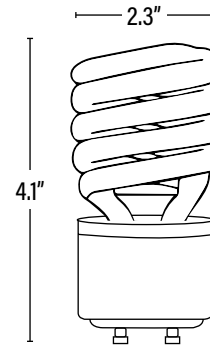

Item#: **71660**
CFL MINI-SPIRAL

ITEM INFORMATION

DIMENSIONS (Inches)

Length (MOL)	4.1"
Width/Diameter (MOD)	2.3"
Net Weight (Lbs)	--

SUPPORTING DOCUMENTS

Product Sheet	VIEW
---------------	------

PACKAGING

		UPC	DIMENSIONS (LxWxH)	GROSS WEIGHT (Lbs)
Master Carton	60	10811768024705	16.5" x 13.8" x 11.1"	11.2
Individual Box	1	811768024708	--	0.19
Country of Origin	China			
HS Tariff	8539.31.0060			

ORDERING