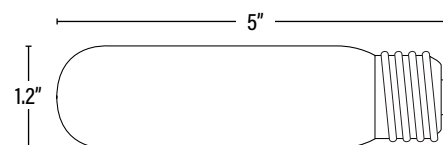

Item#: **80001**
INCANDESCENT T10 LAMP
GENERAL LIGHTING

FEATURES

- Lightweight and easy to install
- Durable filament allows for longer life

APPLICATION

Used in exit signs, display lighting, and for showcasing art.

DIMENSIONS (Inches)

Length (MOL)	5"
Width/Diameter (MOD)	1.2"
Net Weight (Lbs)	--

PACKAGING

		UPC	DIMENSIONS (LxWxH)	GROSS WEIGHT (Lbs)
Master Carton	200	--	25" x 15.8" x 8.3"	21.9
Inner Carton	25	--	--	2.8
Individual Box	1	--	--	0.11
Country of Origin	China			
HS Tariff	8539.22.8060			