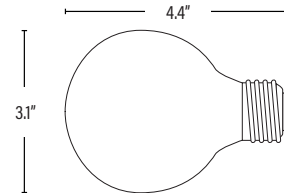

PACKAGING	
Master Carton	100pc / 10811768022299
Inner Carton	10pc / 20811768022296
Individual Box	811768022292
Country of Origin	China
HS Tariff	8539.22.8060
DIMENSIONS	
Dimensions (Inches)	4.4"(L) x 3.1"(DIA)