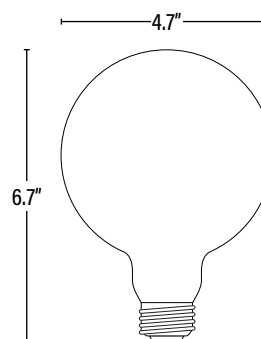

**APPLICATION**

Used in ceiling fans, bathroom vanities, and accent fixtures.

**DIMENSIONS** (Inches)

Length (MOL)	6.7"
Width/Diameter (MOD)	4.7"
Net Weight (Lbs)	--

**PACKAGING**

Master Carton	24
Individual Box	1
Country of Origin	China
HS Tariff	8539.29.3060

**ORDERING**

ITEM#	DESCRIPTION	CASE
80291	100G40/CLEAR	24

**ELECTRICAL**

Wattage	100W
Voltage	130V

**LIGHTING PERFORMANCE**

Lumens	1100
Lumens Per Watt (LPW)	11
Dimmable Lighting Control	<i>Dimmable</i>

**LIFESPAN**

**UPC**

**DIMENSIONS** (LxWxH)

**GROSS WEIGHT** (Lbs)

Master Carton	24	--	20.5" x 15.5" x 12.3"	10.7
Individual Box	1	--	--	0.45