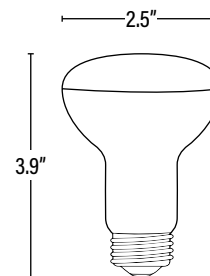

Item#: **80373**
INCANDESCENT R20 LAMP
REFLECTOR (FLOOD)

FEATURES

- Lightweight and easy to install
- Durable filament allows for longer life
- Longer average life then other R20 bulbs

APPLICATION

Used in track lighting and in a wide variety of recessed fixtures.

DIMENSIONS (Inches)

Length (MOL)	3.9"
Width/Diameter (MOD)	2.5"
Net Weight (Lbs)	--

ELECTRICAL

Wattage	45W
Voltage	130V

LIGHTING PERFORMANCE

Lumens	320
Lumens Per Watt (LPW)	7
Dimmable Lighting Control	<i>Dimmable</i>

PACKAGING

		UPC	DIMENSIONS (LxWxH)	GROSS WEIGHT (Lbs)
Master Carton	100	10811768020240	23.5" x 14.4" x 11.3"	14.5
Inner Carton	10	20811768020247	--	1.4
Individual Box	1	811768020243	--	0.14
Country of Origin	China			
HS Tariff	8539.22.8060			