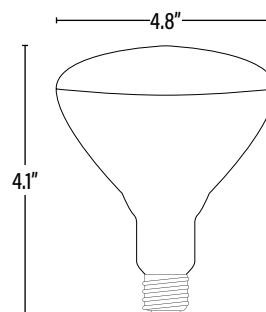

UPC

DIMENSIONS (LxWxH)

GROSS WEIGHT (Lbs)

Master Carton	12	--	18.3" x 13.8" x 12.4"	9.9
Individual Box	1	--	--	0.83

ORDERING

ITEM#	DESCRIPTION	CASE
80558	100BR38/YELLOW	12