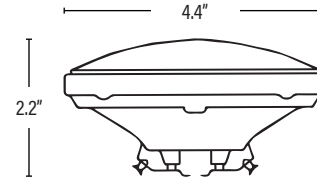

PACKAGING	
Master Carton	6pc / N/A
Inner Carton	6pc / N/A
Individual Box	811768023251
Country of Origin	China
HS Tariff	8539.21.2080
DIMENSIONS	
Dimensions (Inches)	2.2"(L) x 4.4"(DIA)

ORDERING

ITEM#	DESCRIPTION	CASE
80721	50PAR36/FL/H/12V - SUPERIOR LIFE®	6