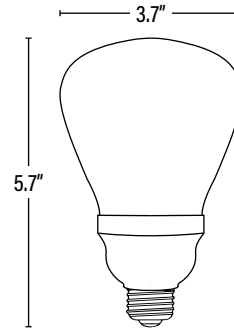

PERFORMANCE DATA

Item#: **81530**
CFL BR30 LAMP

DIMENSIONS (Inches)

Length (MOL)	5.7"
Width/Diameter (MOD)	3.7"
Net Weight (Lbs)	--

SUPPORTING DOCUMENTS

Product Sheet	VIEW
---------------	------

PACKAGING

		UPC	DIMENSIONS (LxWxH)	GROSS WEIGHT (Lbs)
Master Carton	20	--	--	11
Individual Box	1	--	--	0.55
Country of Origin	China			
HS Tariff	8539.31.0060			